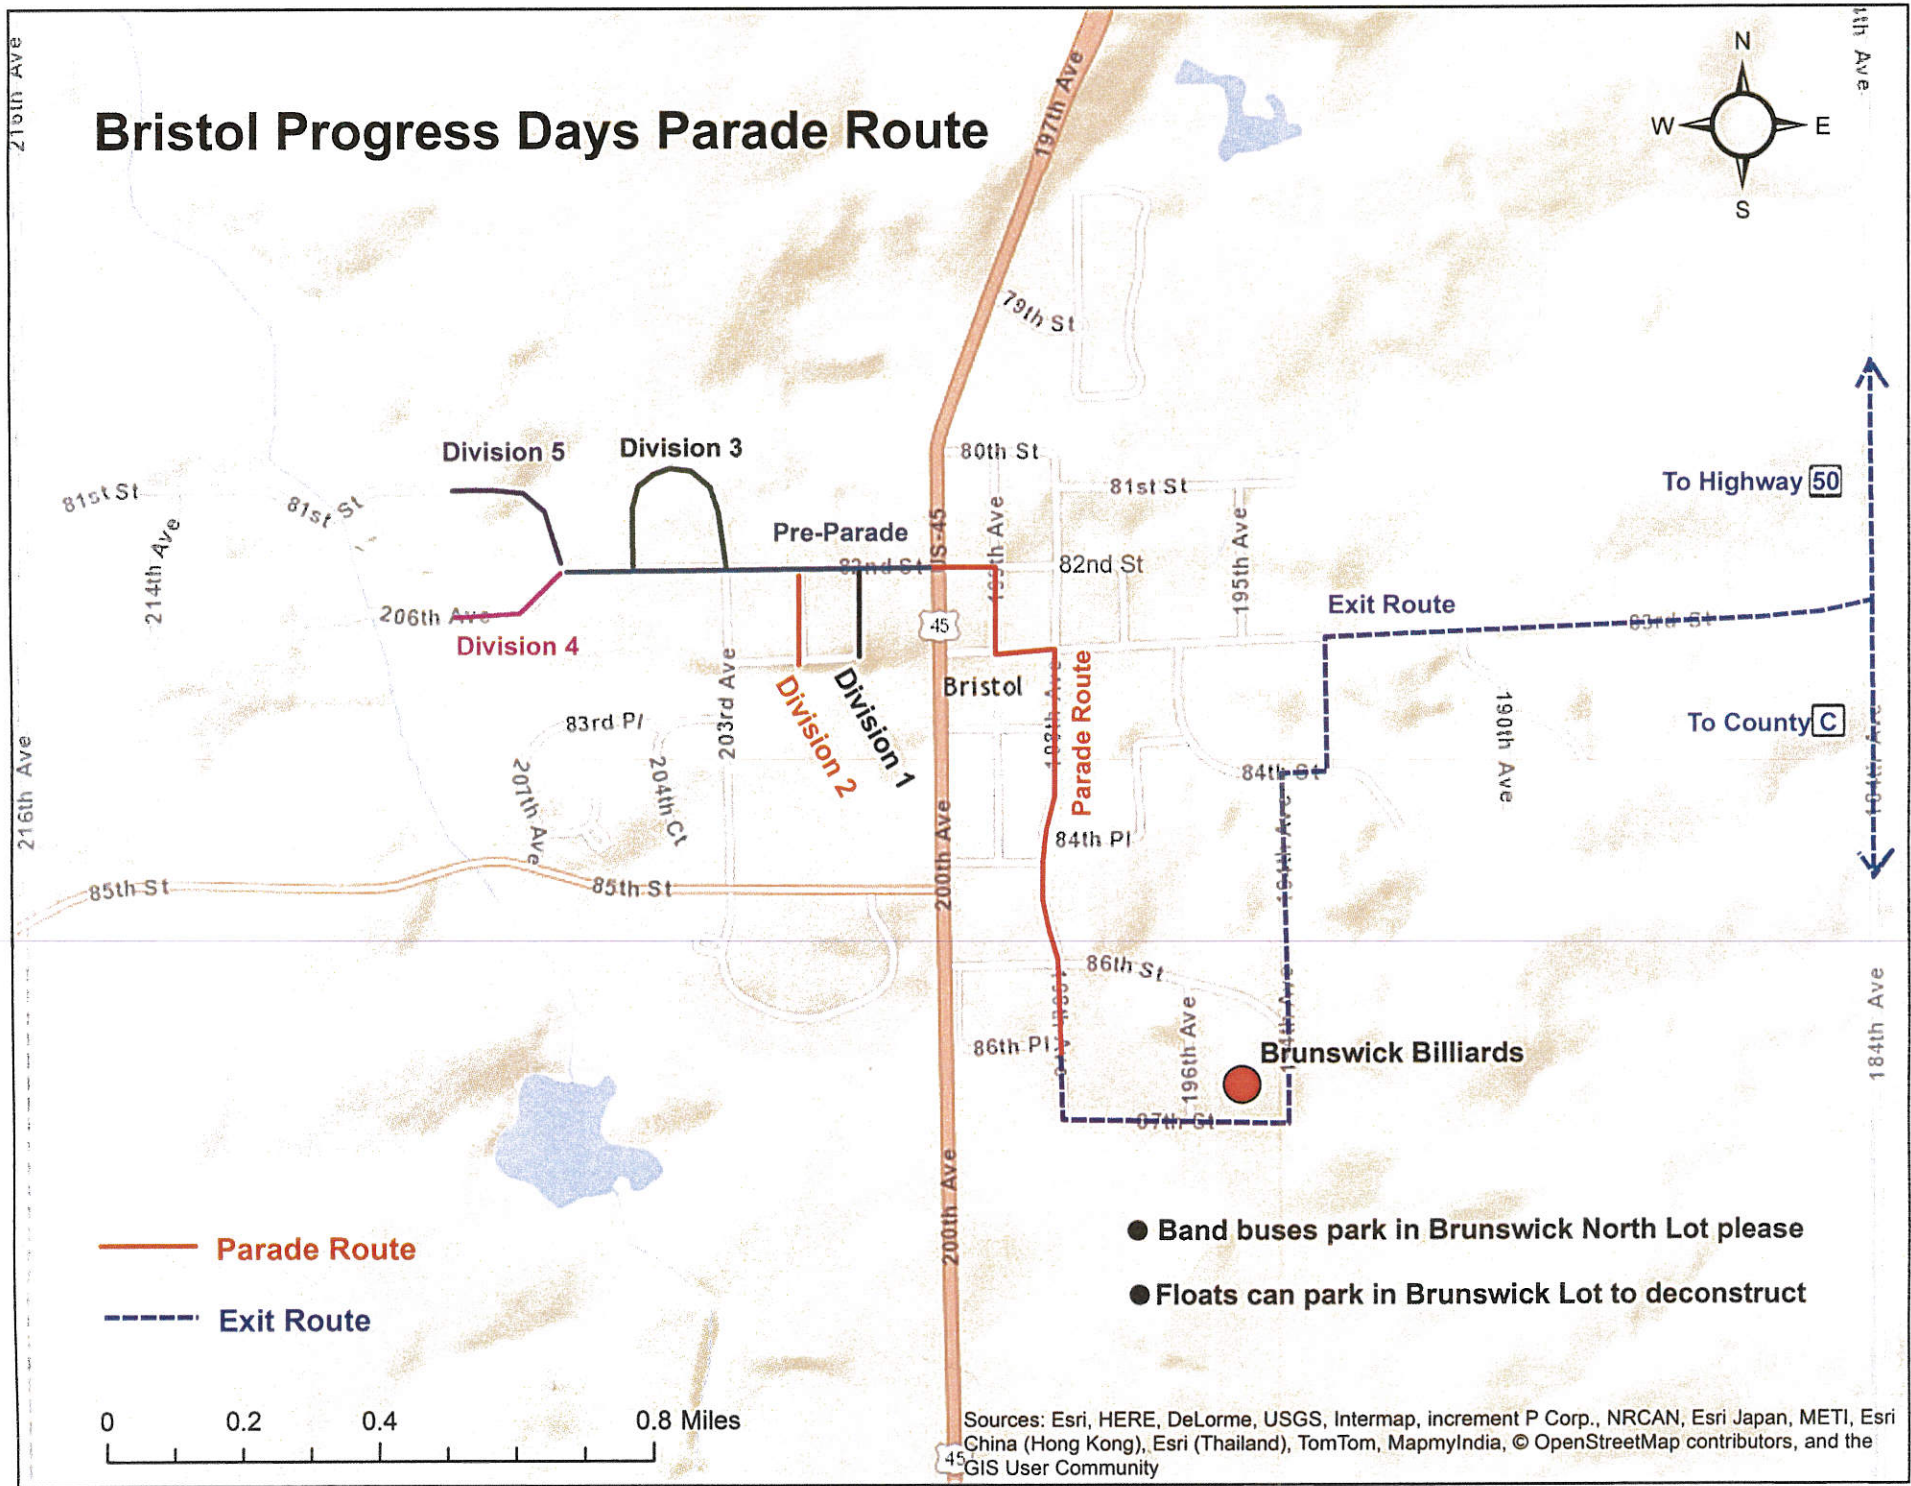

Bristol Progress Days Parade Route

- Band buses park in Brunswick North Lot please
- Floats can park in Brunswick Lot to deconstruct